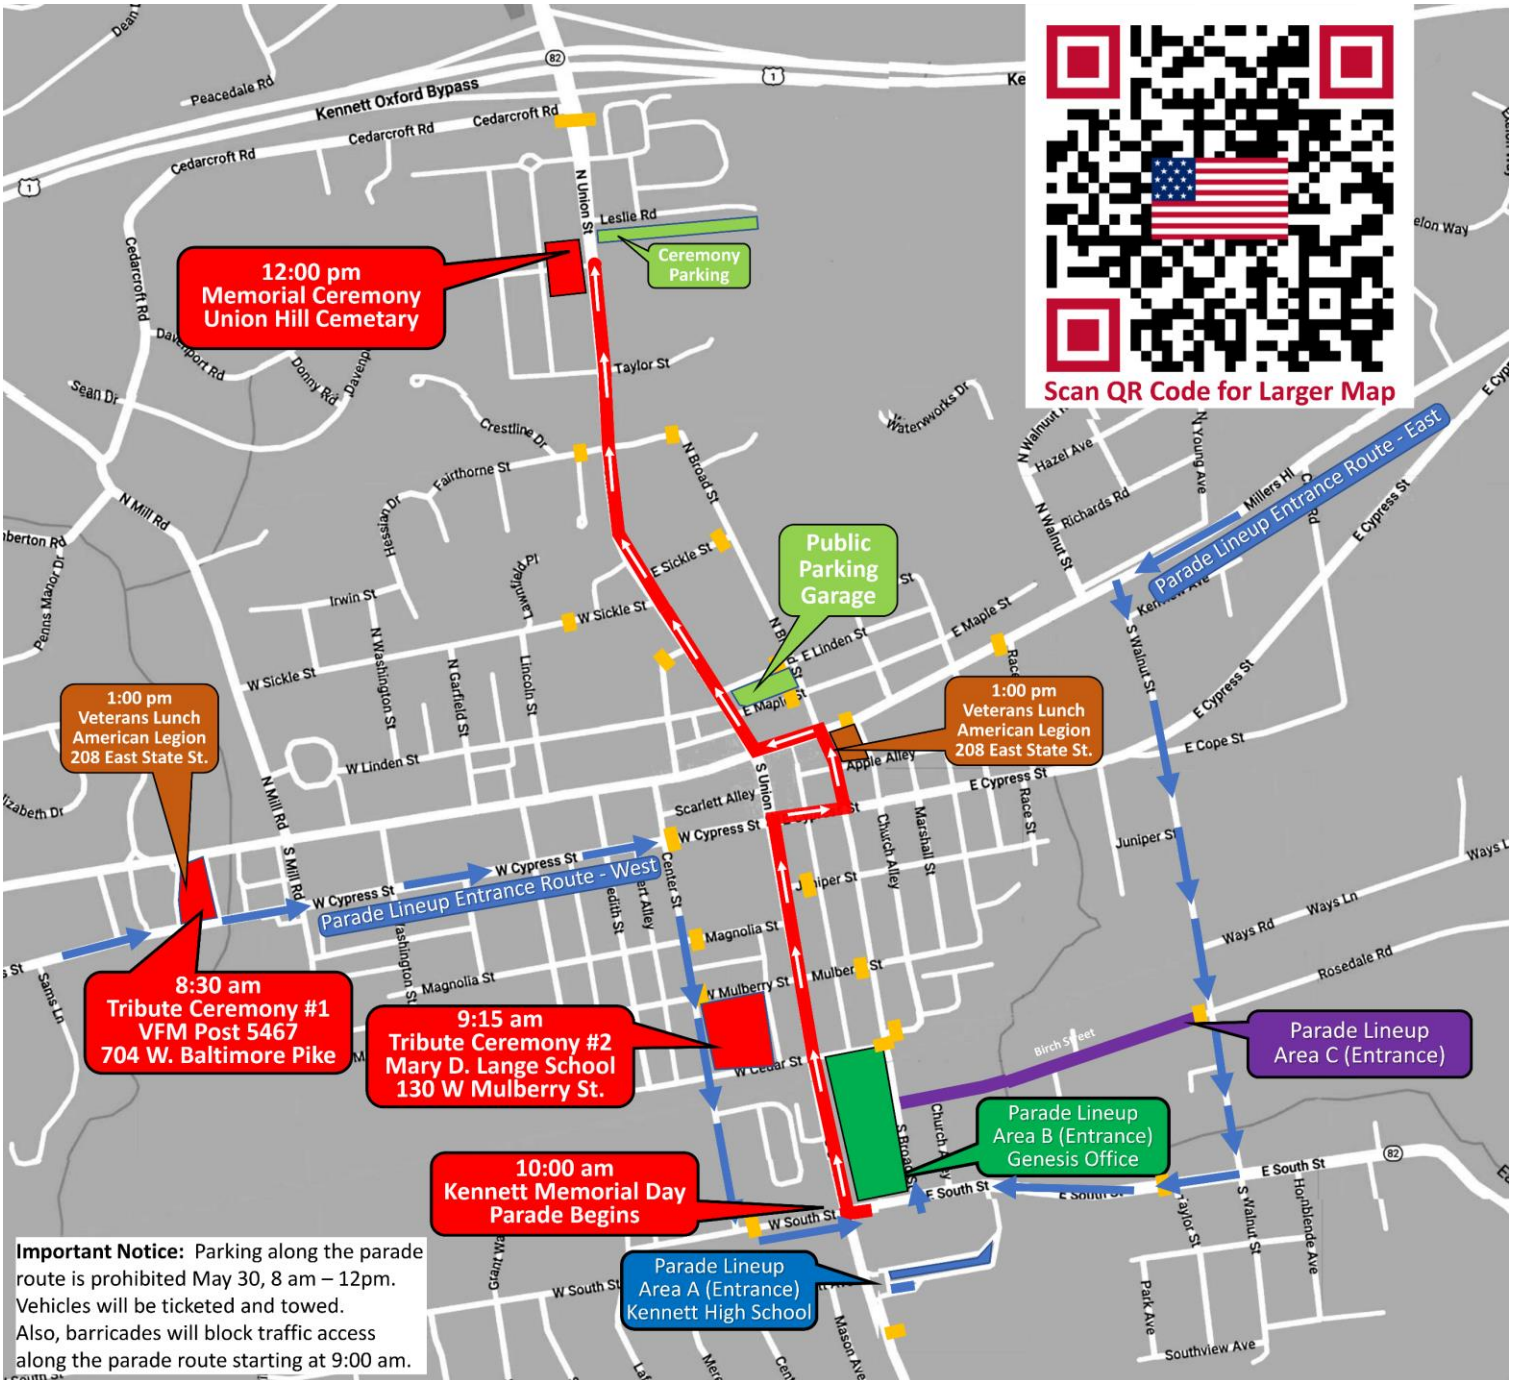

Memorial Day Parade

PARADE MAP

Important Notice: Parking along the parade route is prohibited May 30, 8 am – 12pm. Vehicles will be ticketed and towed. Also, barricades will block traffic access along the parade route starting at 9:00 am.